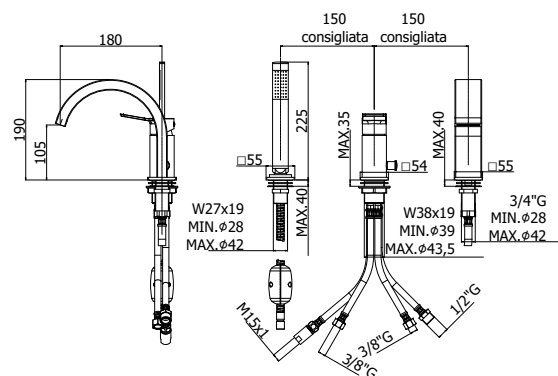

COLLECTION

tilt

PRODUCT IMAGE

TECHNICAL DRAWING

DESCRIPTION

Deck mounted mixer with diverter complete with:

- set of 5 stainless steel hoses for mixer
- hand-shower and flexible hose with weight

ART.

TI 041 . .
without spout (2 holes)

TI 040 . .
with waterfall spout (3 holes)

FINISHES

TI
CR - chrome plated
BO - matt white
NO - matt black
ST - steel looking finish

DOCUMENTATION

FLOW DIAGRAM
1

INSTALLATION
INSTRUCTIONS